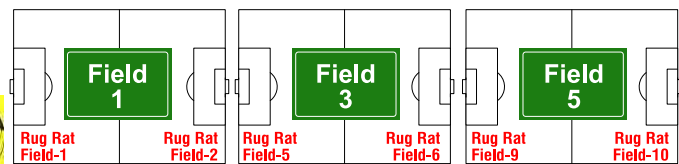

RYSL Office

Drop Box

Snack Bar

Playground

Desert Inn

Referee
Cabana

RYSL FIELD 15
CCPR RED BALL FIELD 1

U5 & U6 Games are played on **Fields 1-6**
Rug Rat Program played on Rug Rat **Fields 1-12**

RYSL FIELDS 1,2,3,4,5,6 / RR FIELDS 1-12
CCPR YELLOW BALL FIELD 3

Goal Container

Dirt Parking Lot

Durango

Twain

THESE "3" FIELDS ARE FOR SATURDAY USE ONLY!

RYSL FIELD 18
CCPR FIELD 3

RYSL FIELD 17
CCPR FIELD 2