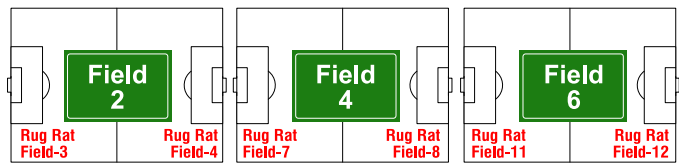

RYSL Office

Drop Box

Snack Bar

Playground

Desert Inn

Referee
Cabana

RYSL FIELD 15
CCPR RED BALL FIELD 1

U5 & U6 Games are played on **Fields 1-6**
Rug Rat Program played on Rug Rat **Fields 1-12**

RYSL FIELDS 1,2,3,4,5,6 / RR FIELDS 1-12
CCPR YELLOW BALL FIELD 3

Goal Container

Dirt Parking Lot

Durango

Twain

THESE "3" FIELDS ARE FOR SATURDAY USE ONLY!

RYSL FIELD 18
CCPR FIELD 3

RYSL FIELD 17
CCPR FIELD 2